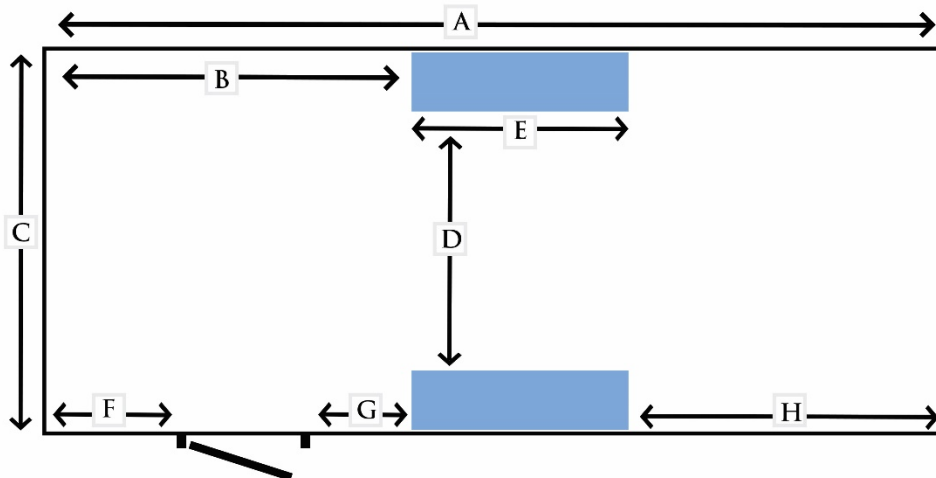

Roomster Dimensions

DIMENSIONS

- A. OVERALL INTERNAL LENGTH 480CM
- B. INTERNAL HEIGHT 226CM
- C. INTERNAL WIDTH 205CM
- D. WIDTH BETWEEN WHEEL ARCHES 134CM
- E. LENGTH FROM FRONT TO WHEEL ARCH 200CM
- F. LENGTH FROM REAR TO WHEEL ARCH 170CM
- G. LENGTH OF WHEEL ARCH 114CM

Birdseye View

- A. INTERNAL LENGTH 480CM
- B. LENGTH FROM FRONT WHEEL TO ARCH 200CM
- C. INTERNAL WIDTH 205CM
- D. WIDTH BETWEEN WHEEL ARCHES 134CM
- E. LENGTH OF WHEEL ARCH 114CM
- F. LENGTH FROM FRONT TO SIDE DOOR 74CM
- G. LENGTH FROM SIDE DOOR TO WHEEL ARCH 60CM
- H. LENGTH FROM WHEEL ARCH TO BACK DOOR 170CM